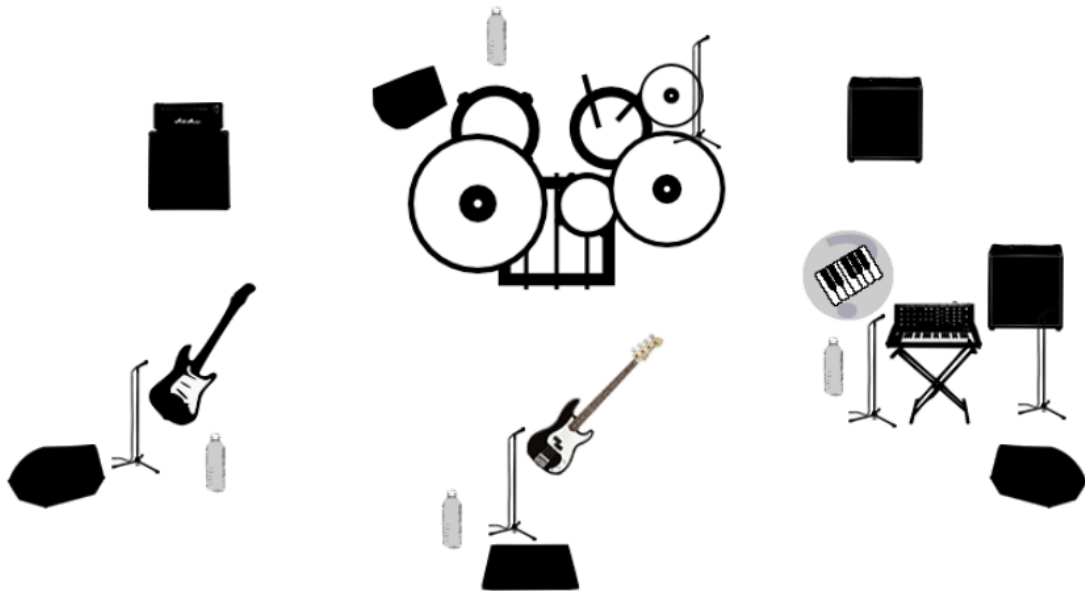

Techrider

Channels list

	Instrument	Microphone	Effects (optional)	Comments
1	Bass Drum	Shure Beta52		
2	Snare Drum	Shure SM57		
3	Hi-hat	Shure SM57		
4	Tom	Sennheiser E604		
5	Floor tom	Shure SM57		
6	Floor tom	Shure SM57		
7	Ride	AKG C414		
8	Crash	AKG C414		
9	Amplifier (head + cabinet)	Shure SM57		
10	Electric guitar	Shure SM57		
11	Bass	DI - Linea		
12	Moog	Shure SM57		With DI
13	Moog	Shure SM57		With DI
14	Vocals	Shure SM58	Delay	
15	Vocals	Shure SM58	Delay	
16	Vocals	Shure SM58	Delay	
17	Vocals	Shure SM58	Delay	
18	Vocals	Shure SM58		Mic for the leslie
19	piano_custom	Shure SM57		